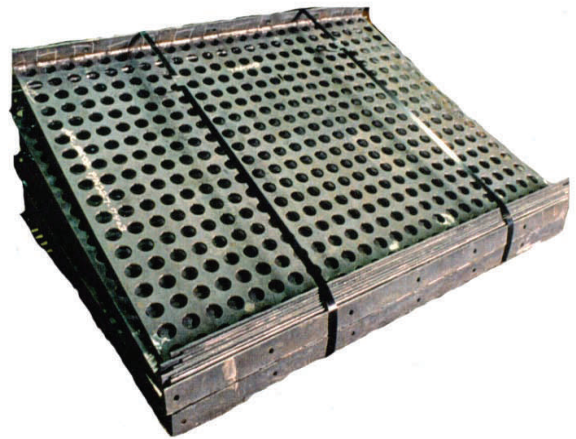

powerFab, inc.

Scrubber Screens

Original screens were replaced annually. By changing material grade, changeout is every four years.

Chromium Carbide Liners

Original AR400F liners were replaced every two years. With change to chromium carbide, these liners have been in service for four years and showing no signs of wear.