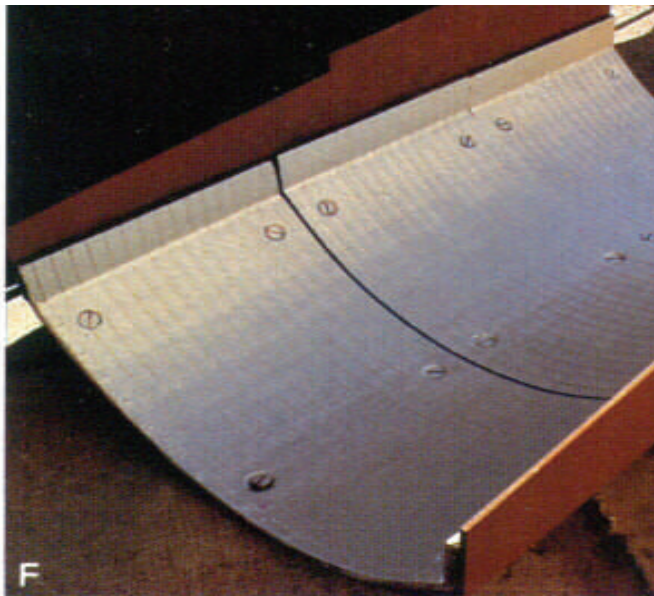

powerFab, inc.

Scrubber Screens

Original screens were replaced annually. By changing material grade, changeout is every four years.

Chromium Carbide Liners

Original AR400F liners were replaced every two years. With change to chromium carbide, these liners have been in service for four years and showing no signs of wear.